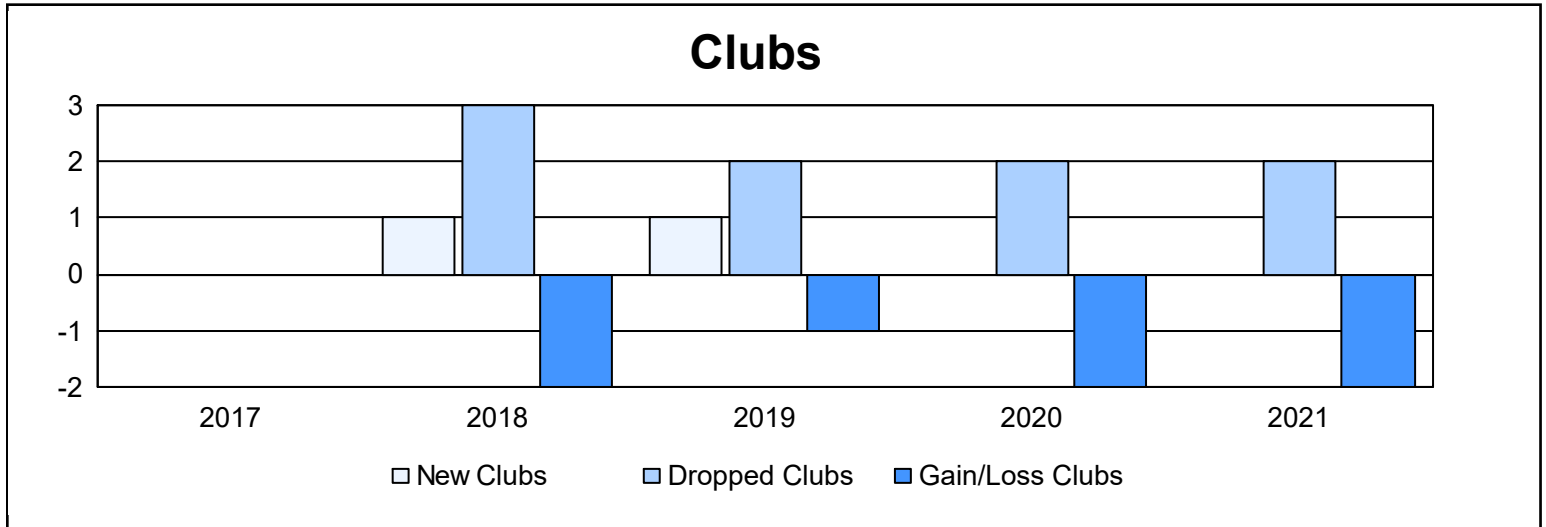

Year	New Clubs	Dropped Clubs	Gain/ Loss Clubs	New Members	Charter Members	Reinstate Members	Transfer Members	Total Member Added	Total Members Dropped	Gain/ Loss Members
2016-2017	0	0	0	232	0	2	3	237	221	16
2017-2018	1	3	-2	123	22	3	2	150	214	-64
2018-2019	1	2	-1	143	23	2	2	170	198	-28
2019-2020	0	2	-2	74	0	4	1	79	177	-98
2020-2021	0	2	-2	114	0	8	2	124	215	-91
<b>Average</b>	<b>0</b>	<b>2</b>	<b>-1</b>	<b>137</b>	<b>9</b>	<b>4</b>	<b>2</b>	<b>152</b>	<b>205</b>	<b>-53</b>

### Membership Composition June 2021 Cumulative