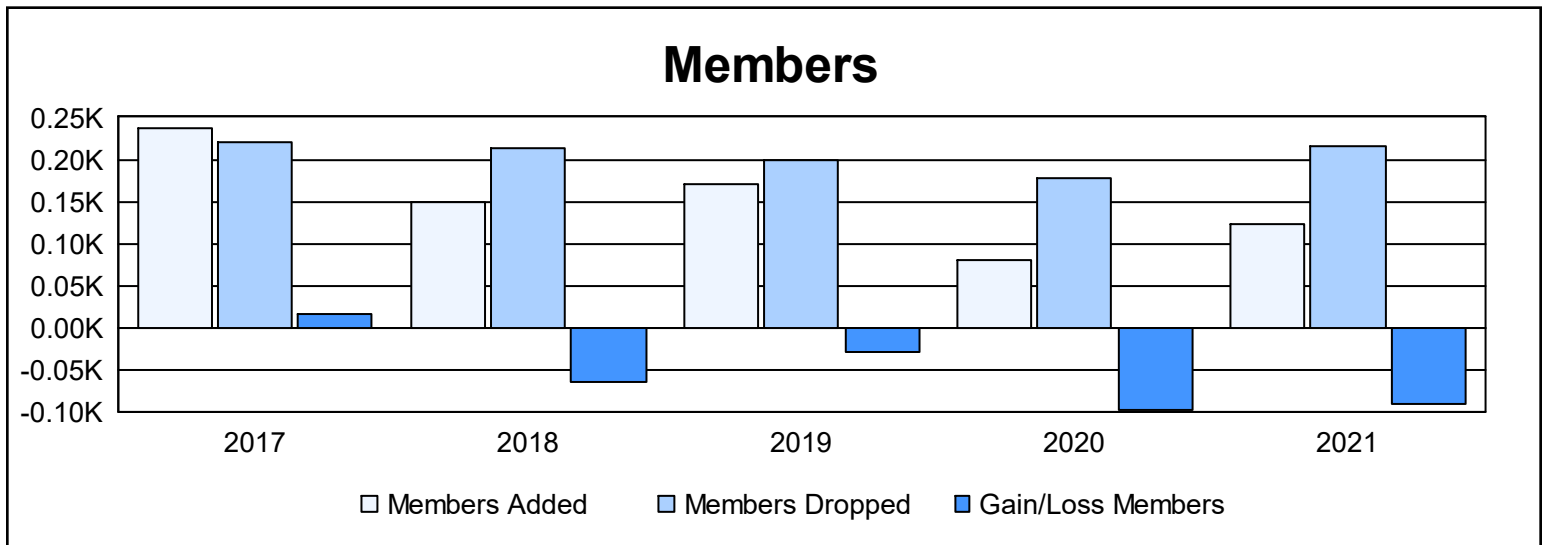

Year	New Clubs	Dropped Clubs	Gain/ Loss Clubs	New Members	Charter Members	Reinstate Members	Transfer Members	Total Member Added	Total Members Dropped	Gain/ Loss Members
2016-2017	0	0	0	232	0	2	3	237	221	16
2017-2018	1	3	-2	123	22	3	2	150	214	-64
2018-2019	1	2	-1	143	23	2	2	170	198	-28
2019-2020	0	2	-2	74	0	4	1	79	177	-98
2020-2021	0	2	-2	114	0	8	2	124	215	-91
<b>Average</b>	<b>0</b>	<b>2</b>	<b>-1</b>	<b>137</b>	<b>9</b>	<b>4</b>	<b>2</b>	<b>152</b>	<b>205</b>	<b>-53</b>

### Membership Composition June 2021 Cumulative